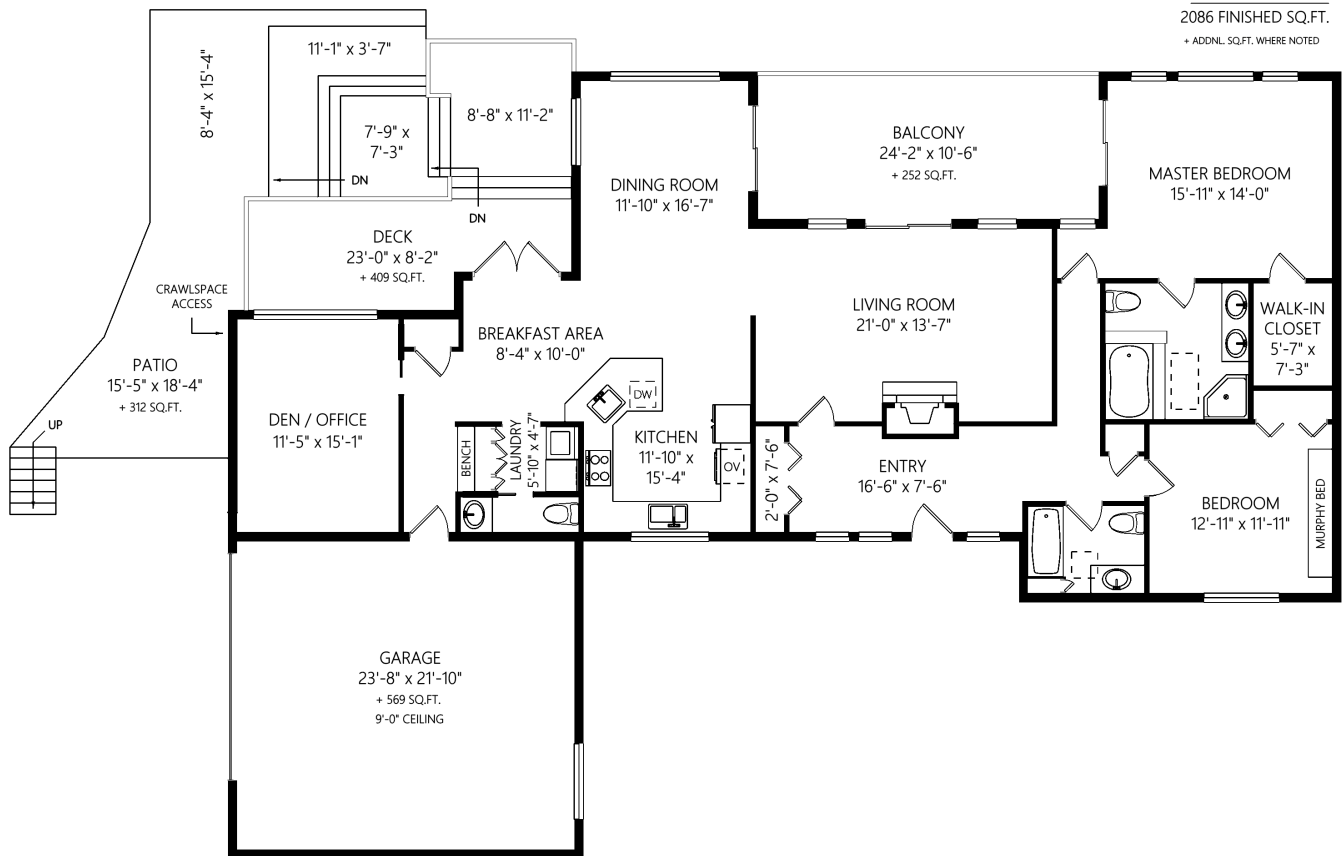

1775 Barrett Dr

SINGLE LEVEL

2086 FINISHED SQ.FT.
+ ADDNL. SQ.FT. WHERE NOTED

	Fin. Sq.Ft.	UnFin. Sq.Ft.	Total Sq.Ft.
Single Level	2086	0	2086
Garage	0	569	569
Total	2086	569	2655

Shown length and width dimensions are approximate.
Area sq.ft. is representative of the on-site measurements. (1" accuracy)